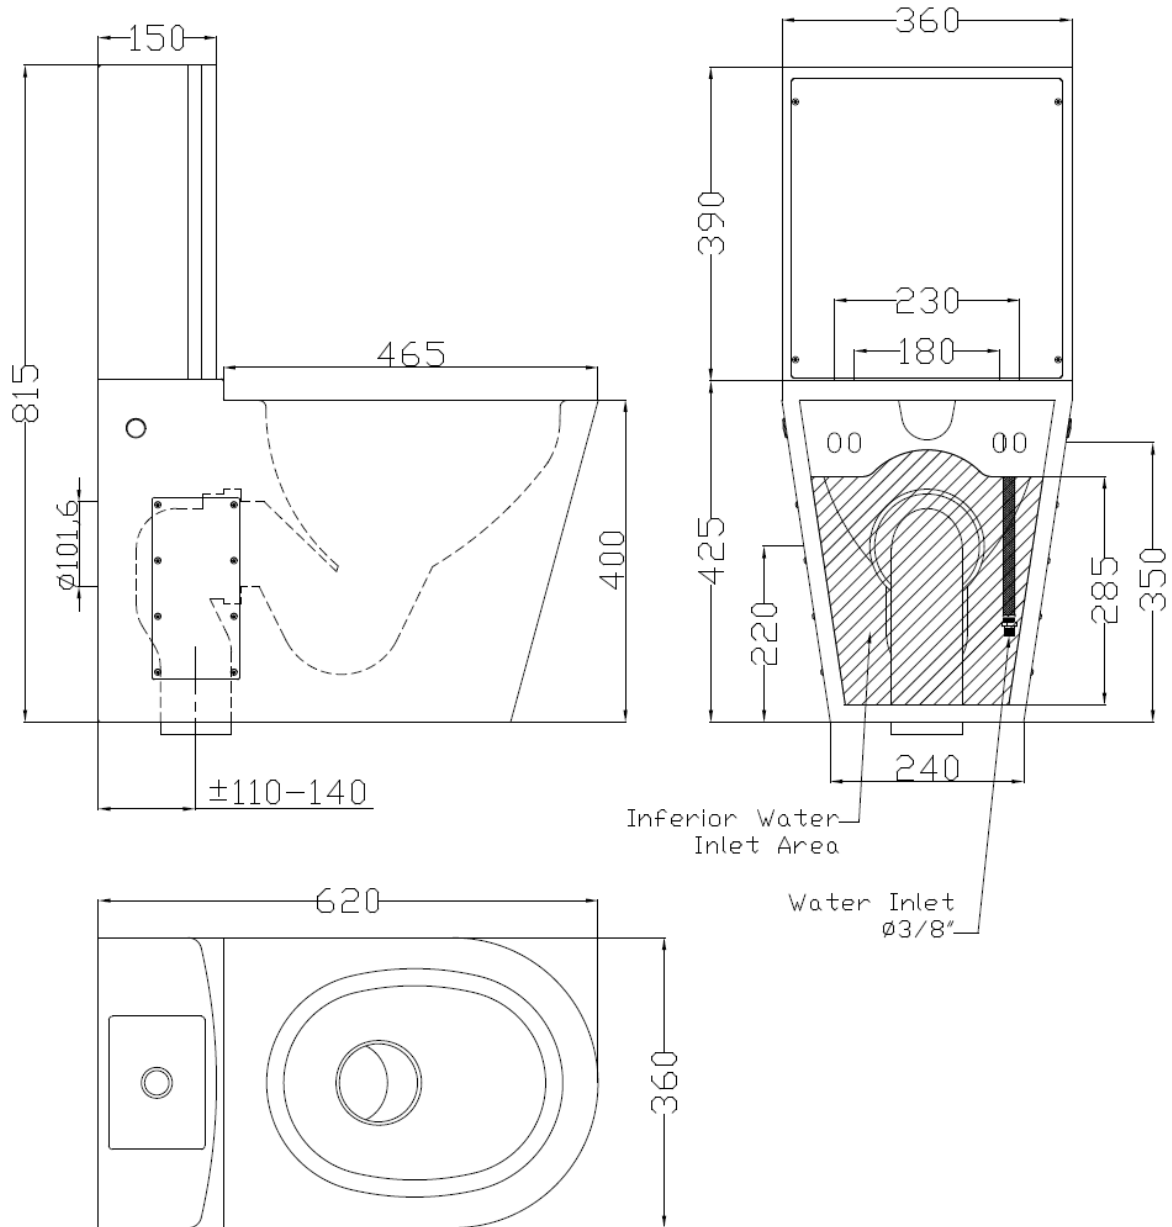

Technical Datasheet

Revision: A

Product **0110170102 (P)**
Reference: **0110170002 (S)**

Description: **WC
MONOBLOCO 0021**

- **Technical Specifications:**
- **Packaging:**

Type of Packaging	Ribbed Card Box
Package Dimensions (mm)	-
Product Weight (Kg)	24
Product Dimensions (mm)	C=620, L=360, h=815
Gross Weight (Kg)	25

- **Product Specifications:**

Material	Stainless Steel AISI 304
Type of Finishing	Polished or Satin
Vandal-Resistent Features	Yes
Fixing	Floor
Water Inlet	Inferior (Optional: Side Water Inlet left or right)
Water Inlet Diameter	Ø 3/8"
Waste Outlet	Horizontal or Vertical
Waste Outlet Diameter	Ø 101,6mm

DIMENSIONS:

P13.001-D

Prepared by:

Date:

Verified by:

Date:

Página 2 de 5

Revision: A

- Mounting Instructions

Revision: A

- Mounting instructions for side water inlet (left or right)

Revision: A

- Mounting instructions for inferior water inlet