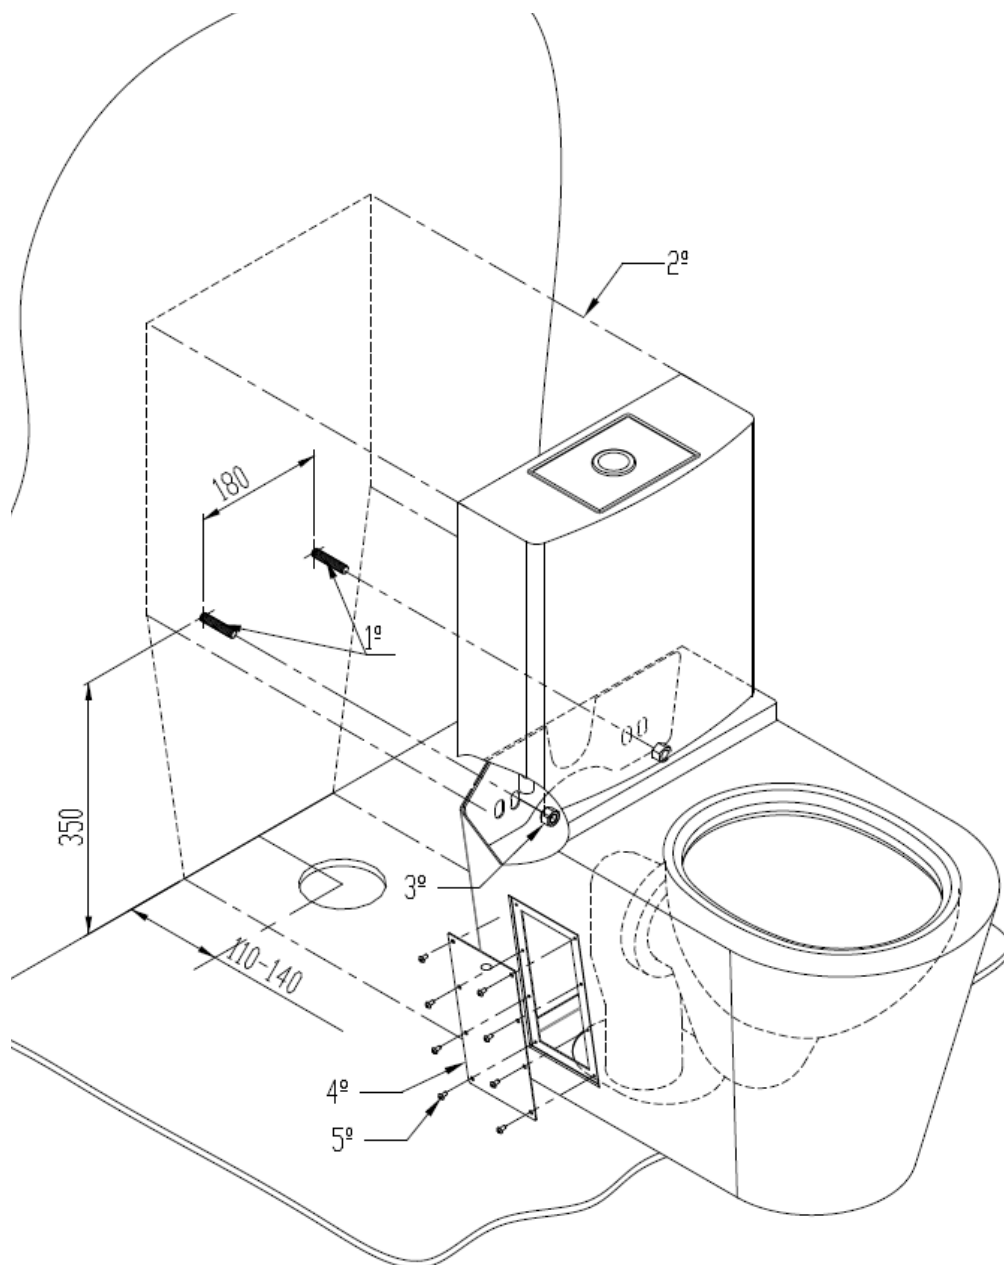

Technical Datasheet

Revision: A

Product **0110170102 (P)**
Reference: **0110170002 (S)**

Description: **WC
MONOBLOCO 0021**

- **Technical Specifications:**
- **Packaging:**

Type of Packaging	Ribbed Card Box
Package Dimensions (mm)	-
Product Weight (Kg)	24
Product Dimensions (mm)	C=620, L=360, h=815
Gross Weight (Kg)	25

- **Product Specifications:**

Material	Stainless Steel AISI 304
Type of Finishing	Polished or Satin
Vandal-Resistent Features	Yes
Fixing	Floor
Water Inlet	Inferior (Optional: Side Water Inlet left or right)
Water Inlet Diameter	Ø 3/8"
Waste Outlet	Horizontal or Vertical
Waste Outlet Diameter	Ø 101,6mm

DIMENSIONS:

P13.001-D

Prepared by:

Date:

Verified by:

Date:

Página 2 de 5

Revision: A

- Mounting Instructions

Revision: A

- Mounting instructions for side water inlet (left or right)

Revision: A

- Mounting instructions for inferior water inlet