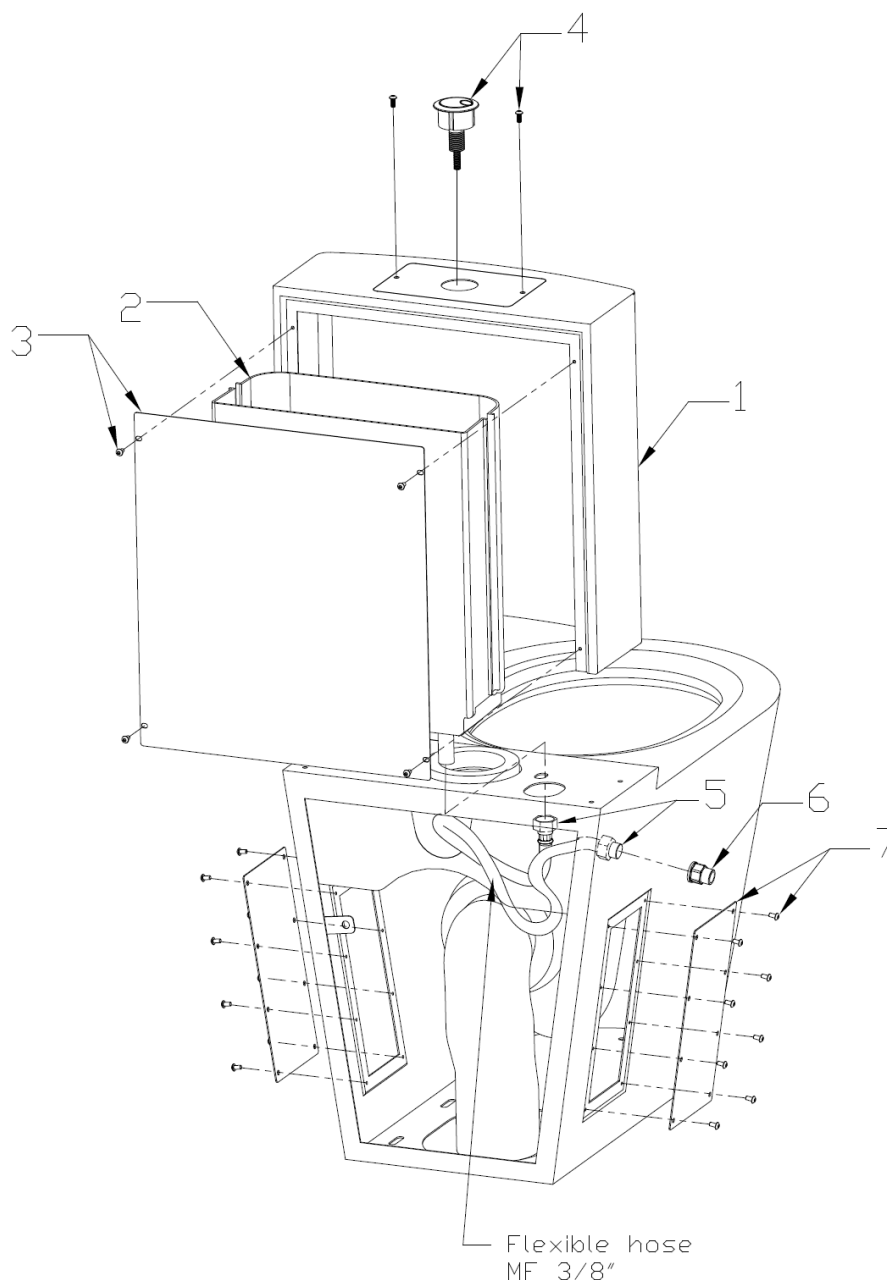

Technical Datasheet

Revision: A

Product **0110170102 (P)**
Reference: **0110170002 (S)**

Description: **WC
MONOBLOCO 0021**

- **Technical Specifications:**
- **Packaging:**

Type of Packaging	Ribbed Card Box
Package Dimensions (mm)	-
Product Weight (Kg)	24
Product Dimensions (mm)	C=620, L=360, h=815
Gross Weight (Kg)	25

- **Product Specifications:**

Material	Stainless Steel AISI 304
Type of Finishing	Polished or Satin
Vandal-Resistent Features	Yes
Fixing	Floor
Water Inlet	Inferior (Optional: Side Water Inlet left or right)
Water Inlet Diameter	Ø 3/8"
Waste Outlet	Horizontal or Vertical
Waste Outlet Diameter	Ø 101,6mm

DIMENSIONS:

P13.001-D

Prepared by:

Date:

Verified by:

Date:

Página 2 de 5

Revision: A

- Mounting Instructions

Revision: A

- Mounting instructions for side water inlet (left or right)

Revision: A

- Mounting instructions for inferior water inlet